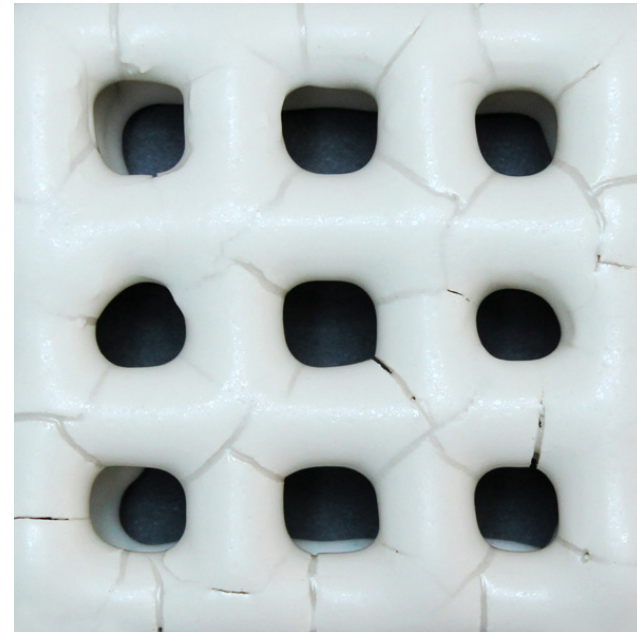

# FURNITURE

---

*Scalloped Table*  
Ceramic slip, wire mesh  
Dia 21" x H 23"

*Bisected Table*  
Ceramic slip, wire mesh  
L 24" x W 20" x H 25"

*Drum Table*  
Ceramic slip, wire mesh  
Dia 17" x H 23"

*Rhombus Table-Round*  
Ceramic slip, wire mesh  
Dia 25" x H 16"

*Mushroom Table*  
Ceramic slip, wire mesh  
Dia 21" x H 23"

*Rhombus Table*  
Ceramic slip, wire mesh  
L 19" x W 13" x H 20"

*Mangrove Table*  
Ceramic slip, wire mesh  
Dia 14" x H 23"

*Rhombus Table-Round*  
Ceramic slip, wire mesh  
Dia 14" x H 22"

# GLAZES

---

Metallic Copper

**SSS 001**

Seafoam

**SSS 003**

Metallic Black

**SSS 002**