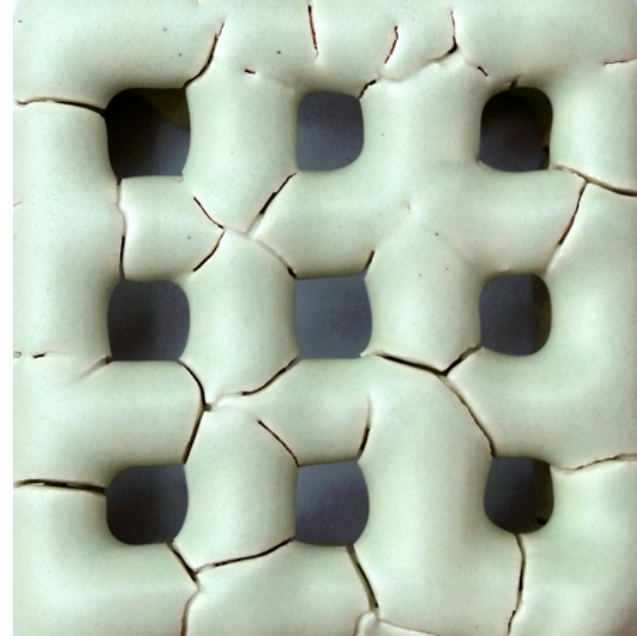

Seafoam

SSS 003