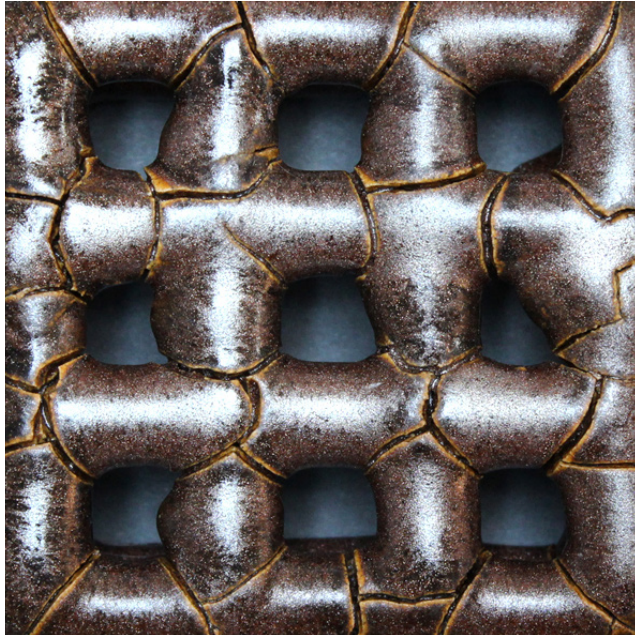

GLAZES

Metallic Copper

SSS 001